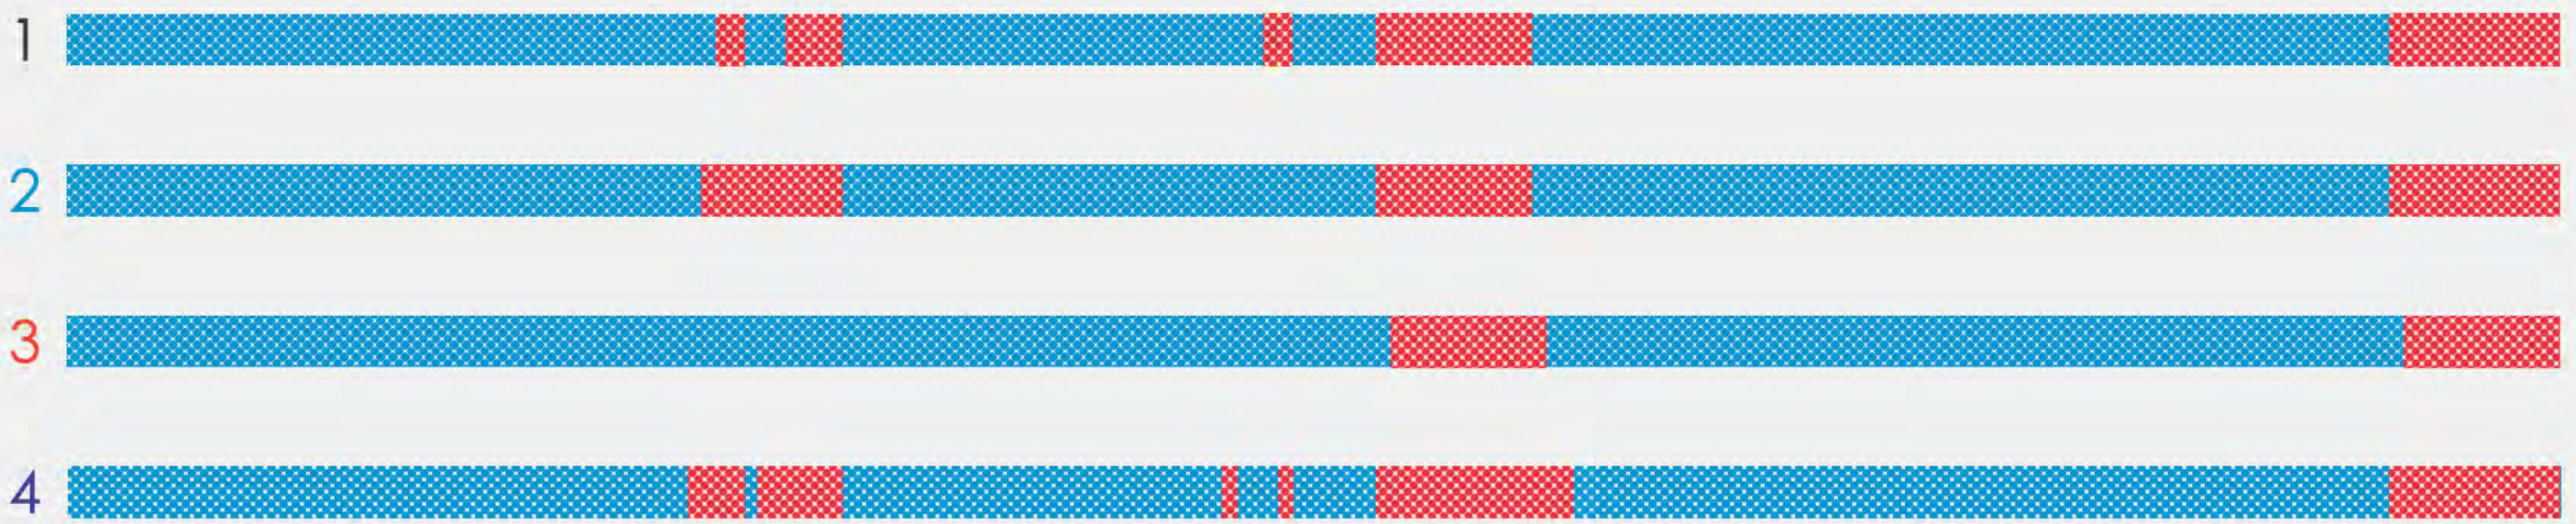

THE BEATLES' "I'M ONLY SLEEPING"

Illustrating the differences among the 4 official studio mixes

based on the work of Joseph Brennan, www.columbia.edu/~brennan/beatles/

1 = UK Mono (Parlophone PMC 7009 *Revolver* 1966), mixed 6 June 1966*
3 = US Mono (Capitol T 2553 *Yesterday & Today* 1966), mixed 12 May 1966†

2 = UK Stereo (Parlophone PCS 7009 *Revolver* 1966), mixed 20 May 1966**
4 = US Stereo (Capitol ST 2553 *Yesterday & Today* some later issues, ca.1973), mixed 20 May 1966

*Also released on *The Beatles Mono Box Set*, CD EMI 699 4512 (2009)
†Also released on *The U.S. Albums*, US Capitol B0019645-02 (2014)
Yesterday and Today, US Capitol B0019708-02 (2014)

**Also released on US Capitol SHAL-12060 *Rarities* (1980)
CD EMI CDP 7 46441 2 *Revolver* (1987)
CD EMI 0946 3 82417 2 0 *Revolver* (2009)

An alleged 5th version, the so-called French EP mix, is really [1]
A mock stereo mix was made from [3] in 1966 & used on the 1st issue of US Capitol *Yesterday & Today*

TIME IN SECONDS → = Backwards Guitar = No Backwards Guitar

LYRICS → Colors correspond to lyrics text color. = Instrumental break or solo